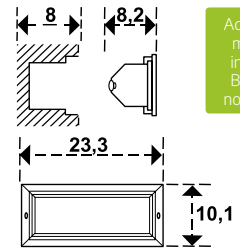

Accesorios montaje incluidos Bombilla no incluida

Accesorios montaje incluidos Bombilla no incluida

Faroles jardín con acabado negro clásico o verde rústico